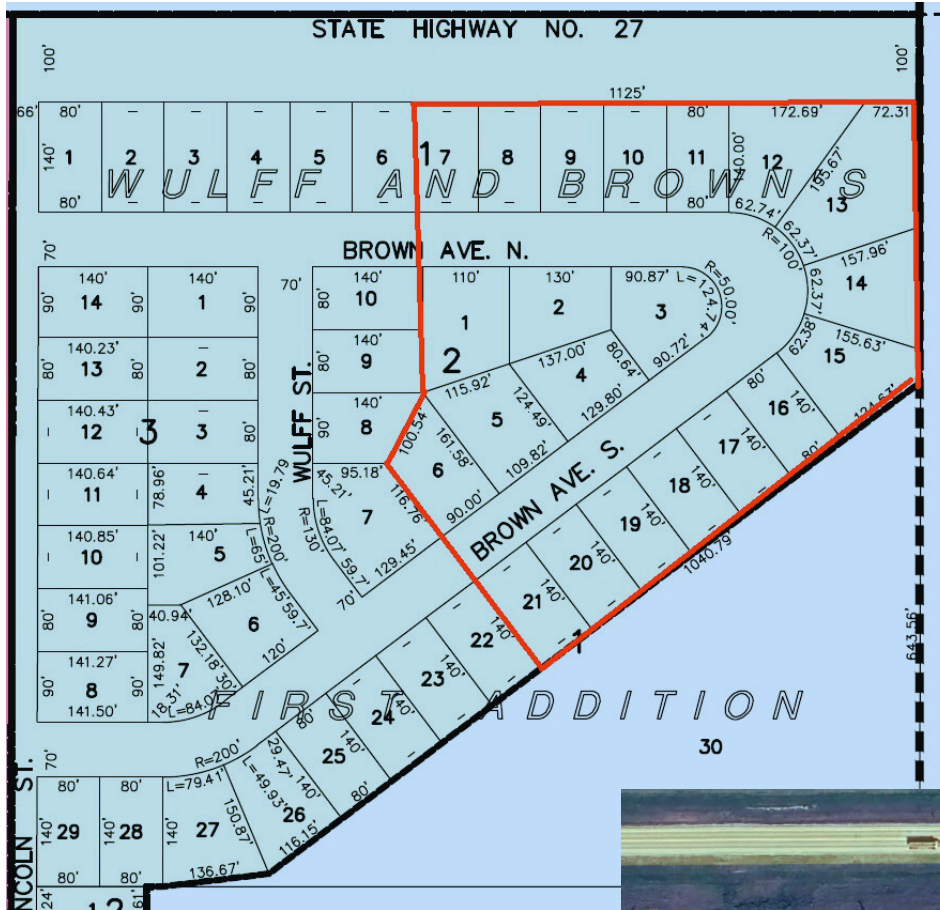

Request for Proposals Housing Development

Wulff and Brown
1st Edition